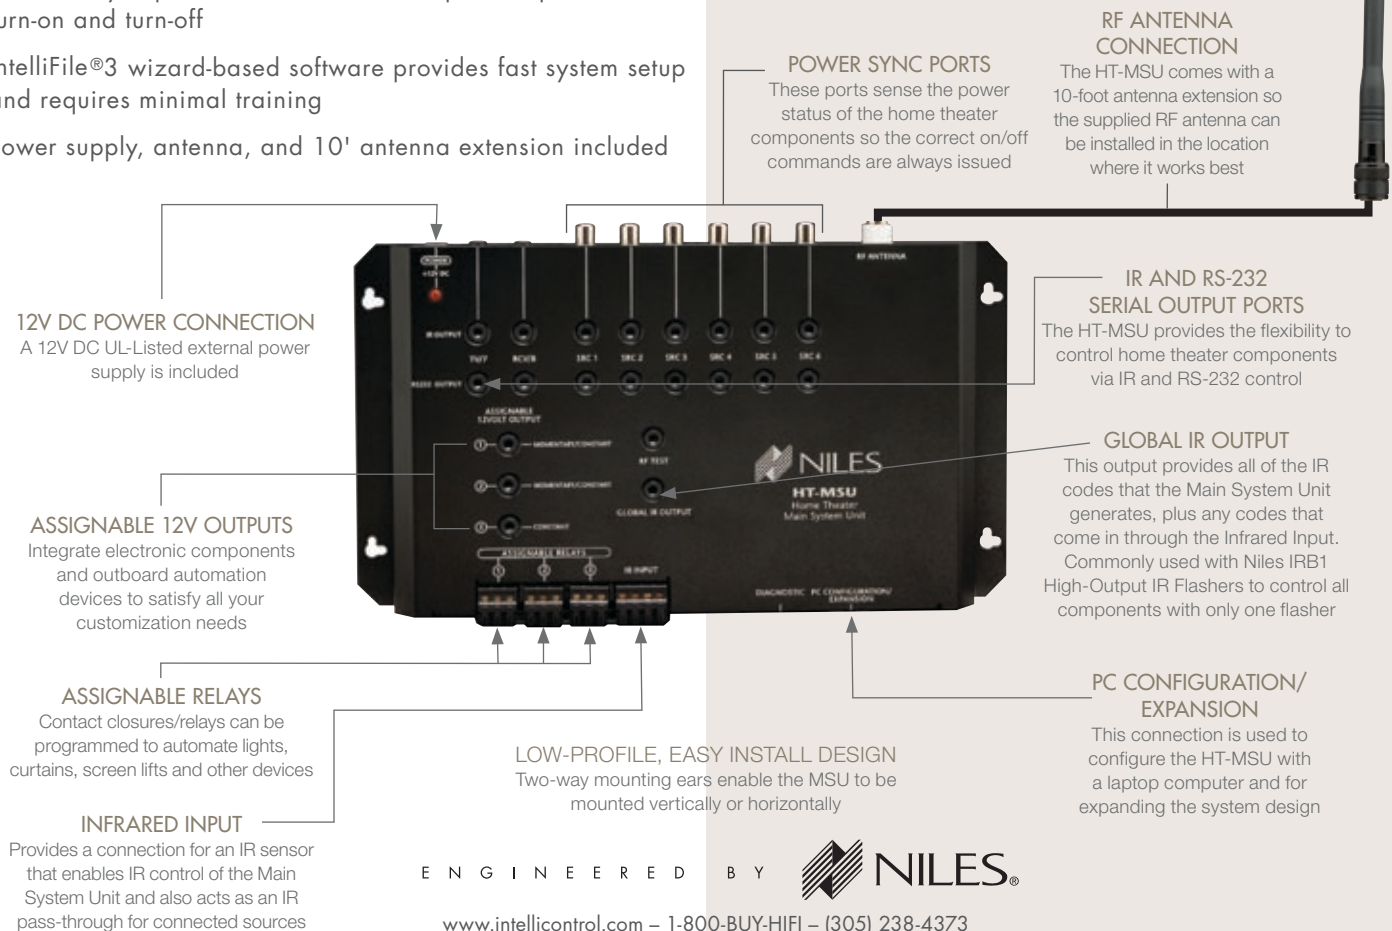

HT-MSU HOME THEATER MAIN SYSTEM UNIT

STOCK# FG01343

FEATURES

- Works with the IntelliControl ICS iRemote TS or other remote controls to manage, automate, and synchronize components in a home theater system
- Reliable ZigBee RF transmission ensures consistent operation and extended range
- Converts ZigBee radio communication messages to system control commands for reliable system operation
- Eight IR and eight RS-232 control ports are both assignable and addressable to provide multiple control options
- Three fully programmable 12V triggers
- Three fully programmable contact closures
- External IR sensor pass-through connection
- IR routing for all sources enables discrete control over several identical components
- Six home theater source 12V or video sync ports provide positive system turn-on and turn-off
- Two 12V sync ports for TV and receiver provide positive turn-on and turn-off
- IntelliFile®3 wizard-based software provides fast system setup and requires minimal training
- Power supply, antenna, and 10' antenna extension included

DIMENSIONS

- **Dimensions:** 10.5" wide x 6" high x 1" deep
  (26.7 cm x 15 cm x 2.6 cm)

WARRANTY AND SHIPPING

- **Warranty:** Two-year limited
- **Shipping:** Weight: 3.3 lbs/1.5 Kg

ENGINEERED BY NILES®

www.intellicontrol.com – 1-800-BUY-HIFI – (305) 238-4373

©2008 Niles Audio Corporation. All rights reserved. Niles, the Niles logos, IntelliFile, iRemote and IntelliControl are registered trademarks of Niles Audio Corporation. One Touch To Entertainment is a trademark of Niles Audio Corporation. All other trademarks are the property of their respective owners. CS0296A